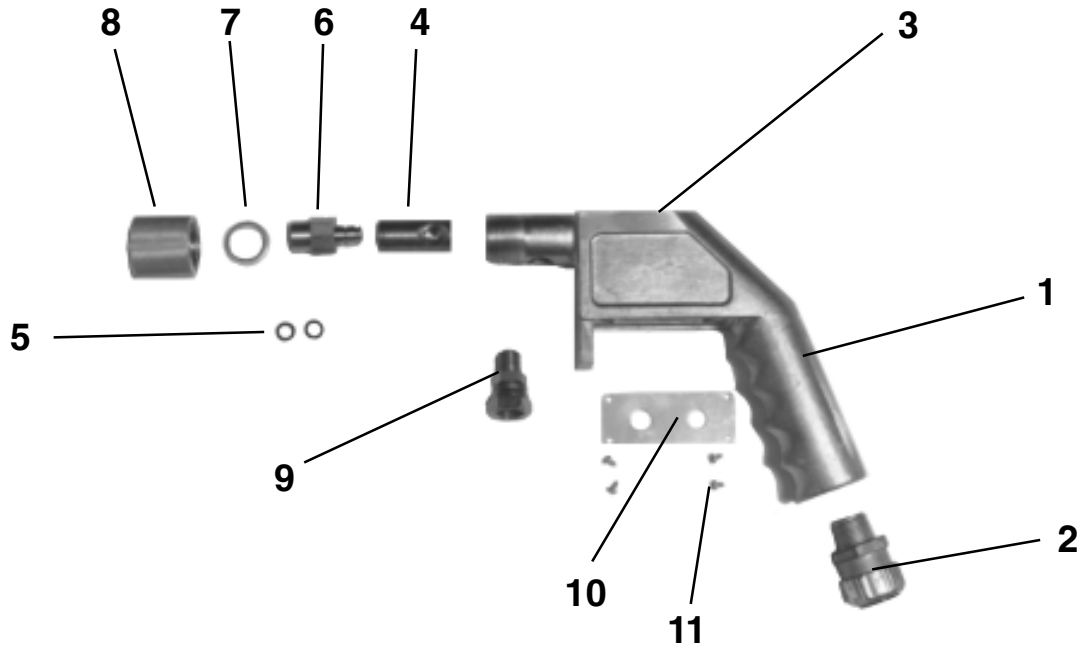

REMOTE GUN ASSEMBLY

<u>ITEM</u>	<u>Part Number</u>	<u>Description</u>
1	3611011	Gun, Pistol Casting
2	3650104	Strain Relief (Cord Grip)
3	3611012	Decal (2)
4	3640113	Female Receiver
5	3650100	O'Rings, Swivel (2)
6a	3640110	Swivel, Male Wand Brass
6b	3640109	Swivel, Male Wand S/S
7	3640115	Washer, Aluminum Nut
8	3640116	Aluminum Nut
9	3650101	Swivel, Connector (3/8 x 1/4 Swivel)
10	3651021	Switch Plate
11	3651022	Screws
	0818603	Switch, Chemical Select Gun
	0818601	Switch, On/Off
	0818605	Switch, Gas CP
	0818609	Switch, Gas CPC